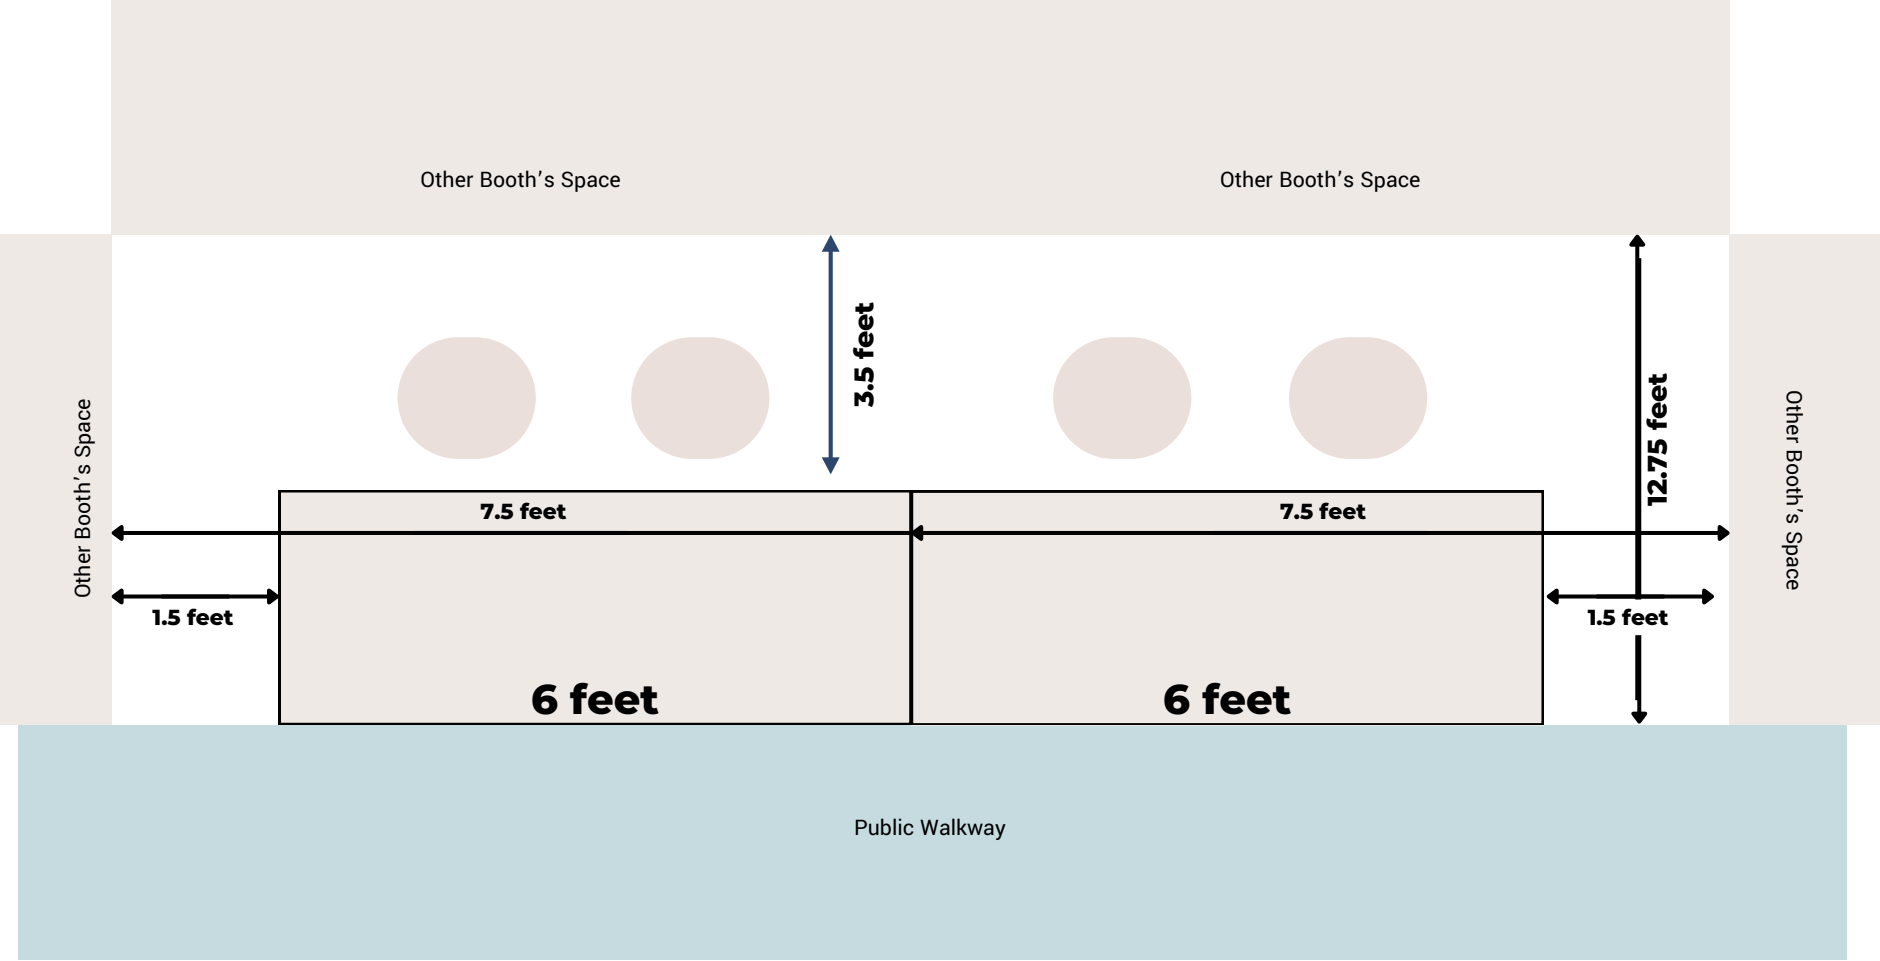

Other Booth's Space

Other Booth's Space

Other Booth's Space

7.5 feet

**Friend Booth - 6 feet**

Public Walkway

# Leader & Partner Booths (push booths together)

If you decide to reconfigure your booth space to sit in front of your tables

**Leader & Partner Booths  
(push booths together)**